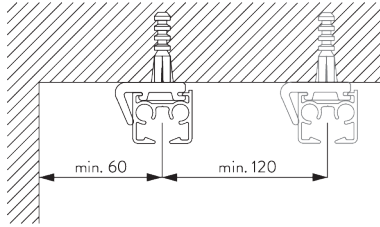

Bracket SG 3826

SG 3826

Bracket