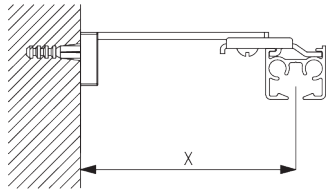

Square Smart Fix SG 11210 - SG 11215 and bracket SG 3832:

Screw SG 10492 (M4x8) needed.