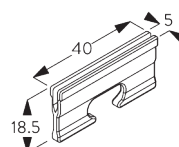

#### Recess profile SG 11230

One wedge SG 10157 per fixing point.  
For detailed recess fitting, visit the Silent Gliss website.

**SG 11230**  
Recess profile

**SG 11238**  
Recess Mask

**SG 10157**  
Wedge