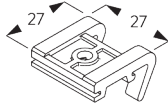

Bracket SG 3826

SG 3826

Bracket