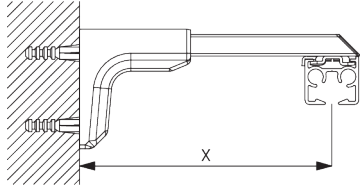

Universal Smart Fix SG 11154 - SG 11156 and clamp SG 3825:
Screw SG 11158 (M4x12) needed.

SG 3825
Clamp

SG 10074
Countersunk head screw
M4x8