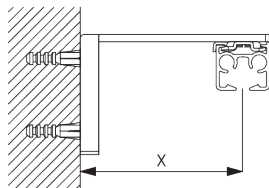

Smart Fix SG 11200 - SG 11205 and clamp SG 3825:

Screw SG 10074 (M4x8) needed.