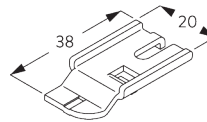

SG 3832
Bracket

SG 10074
Countersunk head screw
M4x8