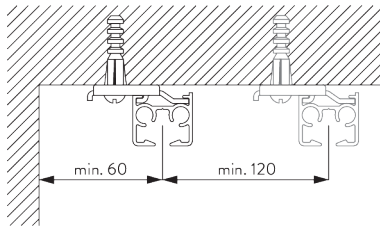

Bracket SG 3832

SG 3832

Bracket