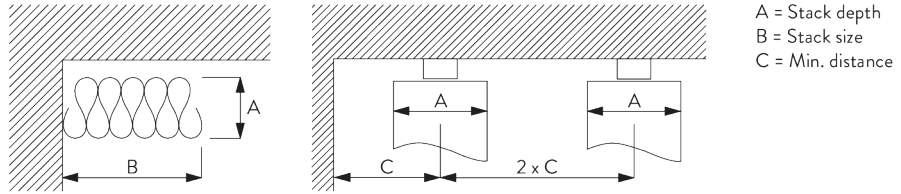

### Curtain components:

- SG 3582 Hook
- SG 6349 Wave curtain tape
- SG 6363 Wave top hemming tape
- SG 10075 Lead weight 50 gr/m
- SG 10076 Fabric weight

SG 10075

SG 10076

Wave stack depth - 2C glider cord (standard components)