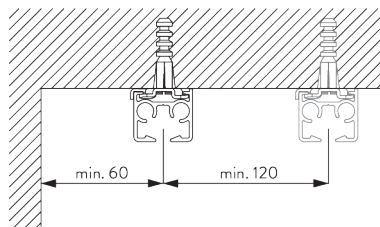

- A: System width
- B: System height
- C: Distance between floor and fabric
- D: Cord height
- E: Safety Retainer SG 10731 min. 150 cm above floor

**D. SPECIFICATION  
TEXT**

**Silent Gliss SG 3870 Cord Operated Curtain Track System.** Comprising aluminium profile SG 11190 supplied made to measure in silver anodised or powder coated in white / matt white / anodic grey / charcoal / antique bronze / black. Supplied as standard with 2C gliders SG 11300 at 14/m, cord guide/return set SG 11285, overlap SG 6288, spring stop SG 6086 and cord SG 3090. Top fixed with fixing clamp SG 3825 at 500mm centres. Optional top fix bracket SG 3832 / SG 3826. Wall fix with SG Smart Fix brackets SG 11200-11205 / SG Square Smart Fix brackets SG 11210-11215 / SG Universal Smart Fix brackets SG 11154-11156 with either SG 3832 or SG 3826 brackets. Recess fix with recess profile SG 11230 and SG 10157 clamps. Silent Gliss Wave option is available using 60mm glider cord SG 11303 / 80mm glider cord SG 11302. Compliant to Child Safety legislation EN 13120.

**FITTING**

**A. FITTING  
INFORMATION**

For detailed fitting information, visit the Silent Gliss website.

**Fixing points**

**B. CEILING FITTING**

**Clamp SG 3825**

**SG 3825**  
Clamp