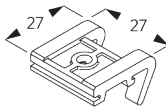

**Universal Smart Fix SG 11154 - SG 11156 and bracket SG 3826:**

Screw SG 10277 (M4x12) needed.

**Smart Fix SG 11200 - SG 11205 and bracket SG 3832:**

Screw SG 10492 (M4x8) needed.

**Square Smart Fix SG 11210 - SG 11215 and bracket SG 3832:**

Screw SG 10492 (M4x8) needed.

**Universal Smart Fix SG 11154 - SG 11156 and bracket SG 3832:**

Screw SG 10407 (M4x10) needed.

**Smart Fix SG 11200 - SG 11205 and clamp SG 3825:**

Screw SG 10074 (M4x8) needed.

**Square Smart Fix SG 11210 - SG 11215 and clamp SG 3825:**  
Screw SG 10074 (M4x8) needed.

**Universal Smart Fix SG 11154 - SG 11156 and clamp SG 3825:**  
Screw SG 11158 (M4x12) needed.

**SG 3825**  
Clamp