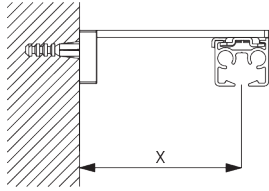

Screw SG 10492 (M4x8) needed.

**Universal Smart Fix SG 11154 - SG 11156 and bracket SG 3832:**

Screw SG 10407 (M4x10) needed.

**Smart Fix SG 11200 - SG 11205 and clamp SG 3825:**

Screw SG 10074 (M4x8) needed.