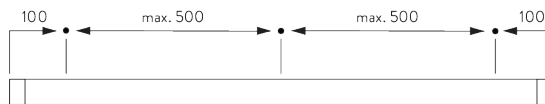

Fixing points