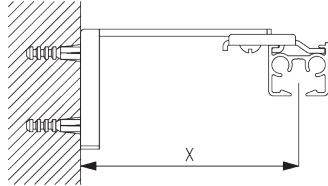

Smart Fix SG 11200 - SG 11205 and bracket SG 3832:

Screw SG 10492 (M4x8) needed.