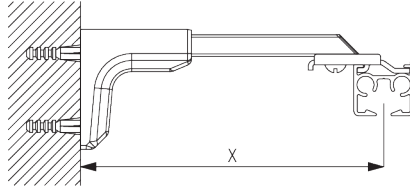

Universal Smart Fix SG 11154 - SG 11156 and bracket SG 3832:

Screw SG 10407 (M4x10) needed.