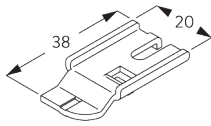

Bracket SG 3832

SG 3832

Bracket