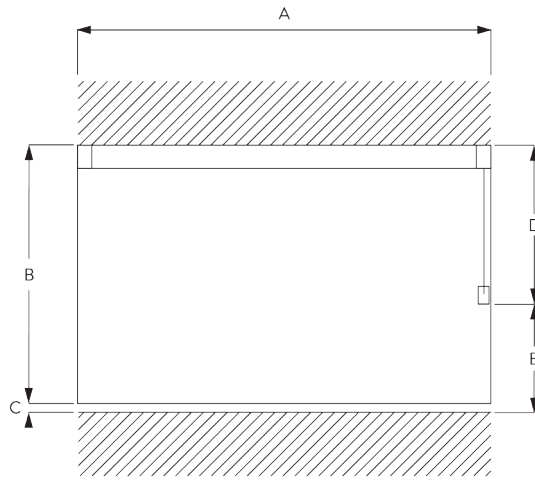

### Profile and bending information

SG 11190

Profile

Radius: >26 cm

SG 11230

Recess profile

Radius: >50 cm

**C. HOW TO  
MEASURE**