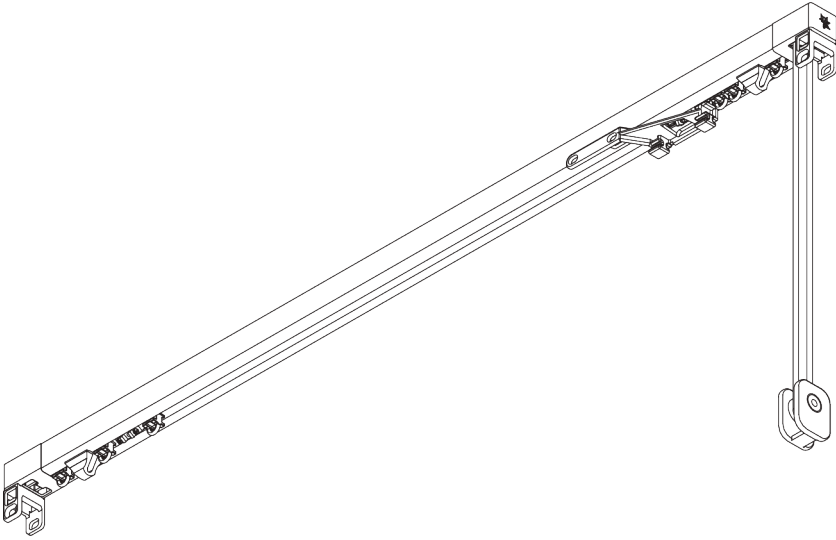

## PRODUCT INFORMATION

- **Operation:** cord
- **Range:** M - L
- **Fitting:** ceiling, wall, recess
- **Colours:** white RAL 9016, black RAL 9005 or anodised aluminum, special colours possible (recess profile only in white RAL 9016, black RAL 9005 or special color)
- **Fabrics:** refer to Silent Gliss fabric collection

### **Features:**

- 2-component (2C) glider technology
- Wave (2C)
- Bendable
- Bendable recess profile