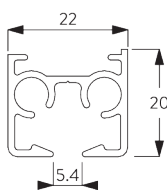

B. PROFILE

Profile and bending information

SG 11190

Profile

Radius: >26 cm